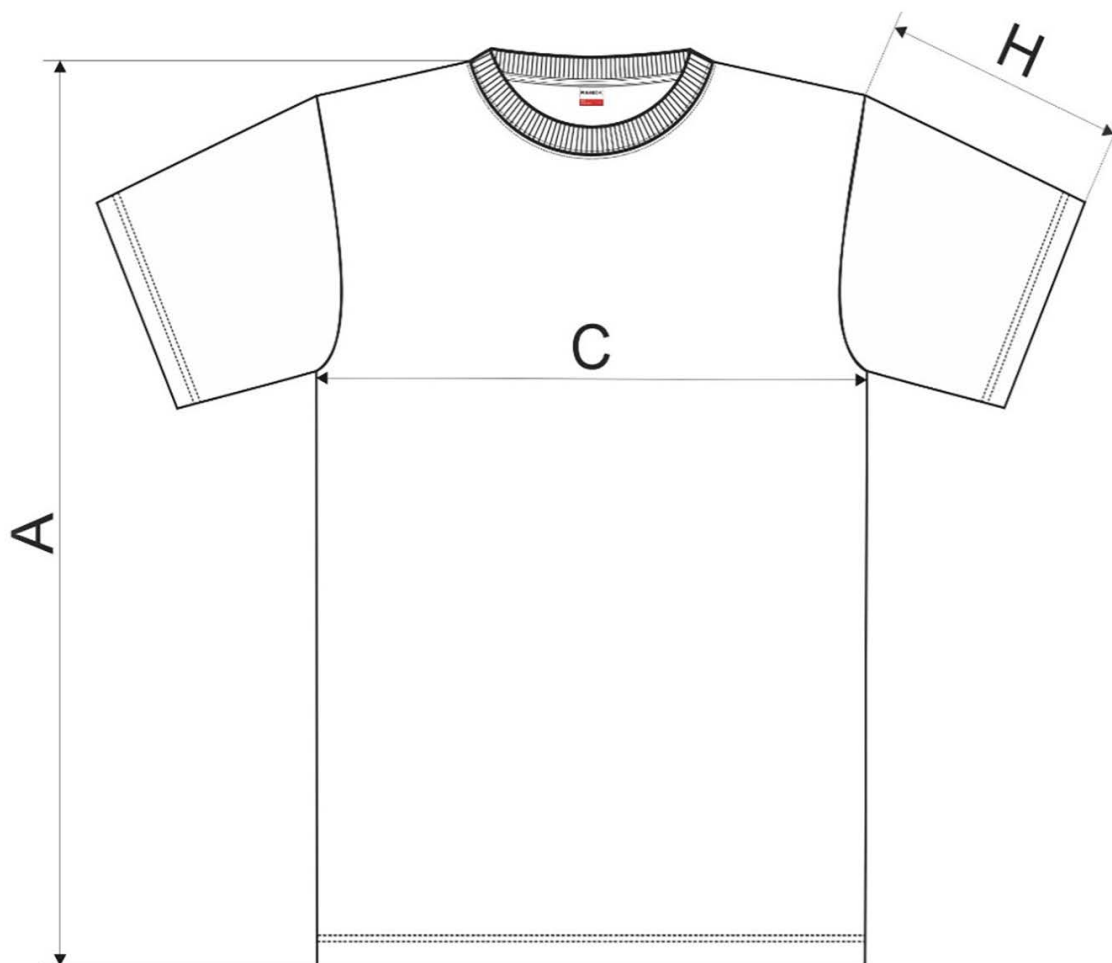

► RECALL R07

♀ T-shirt

size [cm]	S	M	L	XL	2XL	3XL	4XL	5XL	6XL
A	70	72	74	76	78	81	84	87	90
C	47	51	55	59	64	70	76	82	88
H	21	22	23	24	25	26	27	28	29

All size specifications listed are in cm. Accepted tolerance of up to +/- 5%.