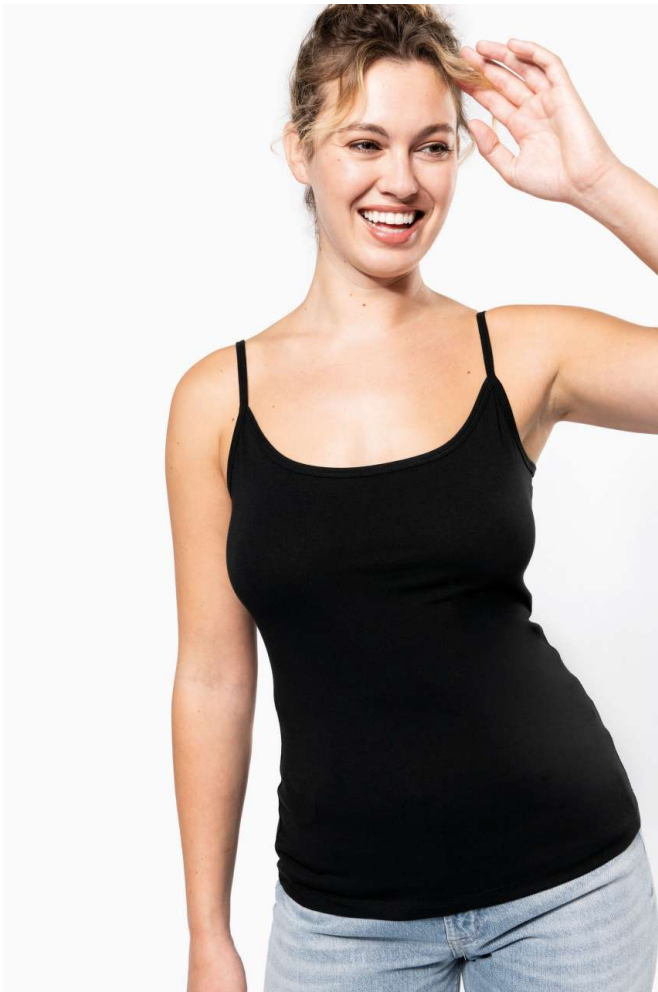

KA397 LADIES' STRAPPY TANK TOP**KARIBAN****MAIN FEATURES**160 g/m²

95% cotton / 5% elastane

(Light Grey Heather: 87% cotton / 9% viscose / 4% elastane)

Jersey knit fabric in combed cotton

Fine straps and feminine fit

Piping at the neckline and twin needle finish at hem

Certified STANDARD 100 by OEKO-TEX® N° CQ1007/7, IFTH

Country Of Origin:

Bangladesh

2024: p. 214

2023: p. 141

**SIZE SPECIFICATION (CM)**

	XS	S	M	L	XL	2XL
Pcs./	100	100	100	100	100	100
Body Length (A)	56	58	60	62	64	66
Chest Width (B)	34	37	40	43	46	49

**COLORS:**
 Black

 White