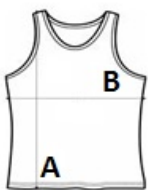

KA397 LADIES' STRAPPY TANK TOP**KARIBAN****MAIN FEATURES**160 g/m²

95% cotton / 5% elastane

(Light Grey Heather: 87% cotton / 9% viscose / 4% elastane)

Jersey knit fabric in combed cotton

Fine straps and feminine fit

Piping at the neckline and twin needle finish at hem

Certified STANDARD 100 by OEKO-TEX® N° CQ1007/7, IFTH

Country Of Origin:

Bangladesh

2024: p. 214

2023: p. 141

**SIZE SPECIFICATION (CM)**

	XS	S	M	L	XL	2XL
Pcs./	100	100	100	100	100	100
Body Length (A)	56	58	60	62	64	66
Chest Width (B)	34	37	40	43	46	49

**COLORS:**
 Black

 White