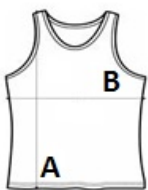

SO11465 SOL'S JUSTIN - MEN'S TANK TOP

MAIN FEATURES

150 g/m²

Quality

100% semi-combed Ringspun cotton

Style

Rib binding

Tubular

Suggested Decoration:

Digital printing (DTF), Embroidery, Flex, Heat transfer, Screen printing

Country Of Origin:

Bangladesh

2024: p. 200

2023: p. 166

SIZE SPECIFICATION (CM)

	S	M	L	XL	2XL	3XL	4XL	5XL
Pcs./	50	50	50	50	50	50	50	50
Body Length (A)	66	68	70	71.50	73	74.50	76	77.50
Chest Width (B)	44	47	50	53	56	59	62	65