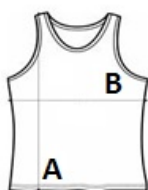

SO01826 SOL'S JUSTIN WOMEN - RACERBACK TANK TOP

MAIN FEATURES

150 g/m²

Quality

100% semi-combed Ringspun cotton

Style

Fine rib binding

Racerback

Cut and sewn

Suggested Decoration:

Digital printing (DTF), Embroidery, Flex, Heat transfer, Screen printing

Country Of Origin:

Bangladesh

2024: p. 200

2023: p. 166

SIZE SPECIFICATION (CM)

	XS	S	M	L	XL	2XL
Pcs./	100	100	100	100	100	100
Body Length (A)	62	64	66	68	69	70
Chest Width (B)	39	41	43	45	47	49

COLORS:

- Atoll Blue
- French Navy
- Grey Melange
- Lemon
- Lime
- Orange
- Orchid Pink
- Red
- Royal Blue
- Deep Black
- White