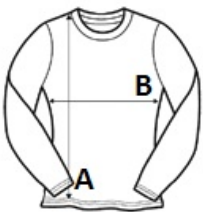

SIZE SPECIFICATION (CM)

	XS	S	M	L	XL	2XL
Pcs./	50	50	50	50	50	50
Body Length (A)	60	62	64	66	68	70
Chest Width (B)	40	42	44	46	48	50