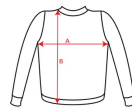

SCHEME

QUANTITIES

	Box	Pack
Adults:	20 un.	1 un.