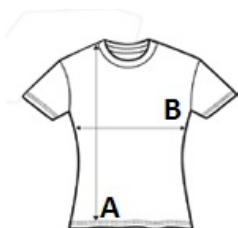

SO01705 SOL'S MAGMA WOMEN - SUBLIMATION T-SHIRT

MAIN FEATURES

160 g/m²

Quality

100% polyester with cotton feel

Style

Ribbed collar with elastane

Short sleeves without armholes

Cut and sewn

Suggested Decoration:

Embroidery, Flex, Heat transfer, Screen printing, Sublimation

Country Of Origin:

Bangladesh

2024: p. 196

2023: p. 162

SIZE SPECIFICATION (CM)

	S	M	L	XL	2XL
Pcs./	50	50	50	50	50
Body Length (A)	65.20	66	66.70	67.50	68.20
Chest Width (B)	43	46	49	52	55

COLORS:

White