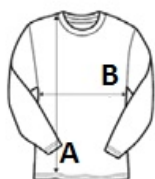

**SO11420 SOL'S MONARCH - MEN'S ROUND COLLAR LONG SLEEVE T-SHIRT**

**MAIN FEATURES**

150 g/m<sup>2</sup>

**Quality**

100% semi-combed Ringspun cotton

**Style**

Reinforcing tape on neck

Round elastane rib collar

Ribless cuffs

Tubular

**Suggested Decoration:**

Digital printing (DTF), Embroidery, Flex, Heat transfer, Screen printing

**Country Of Origin:**

Bangladesh

2024: p. 192

2023: p. 158

**SIZE SPECIFICATION (CM)**

	S	M	L	XL	2XL	3XL	4XL	5XL
<b>Pcs./📦</b>	50	50	50	50	50	50	50	50
<b>Body Length (A)</b>	70	72	74	76	78	80	80	80
<b>Chest Width (B)</b>	51	54	57	60	63	66	69	72

**COLORS:**

- Oxblood
- Aqua
- Dark Grey
- Deep Black
- Grey Melange
- Kelly Green
- Navy
- Orange
- Red
- Royal Blue
- Ultramarine
- White