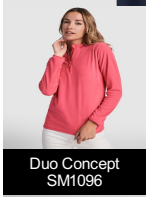

HIMALAYA SM1095