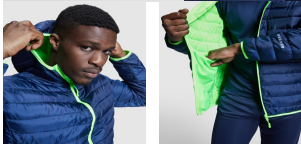

NORWAY SPORT RA5097