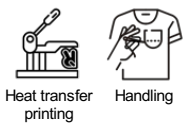

PRINTING TECHNIQUES AVAILABLE

CERTIFICATES