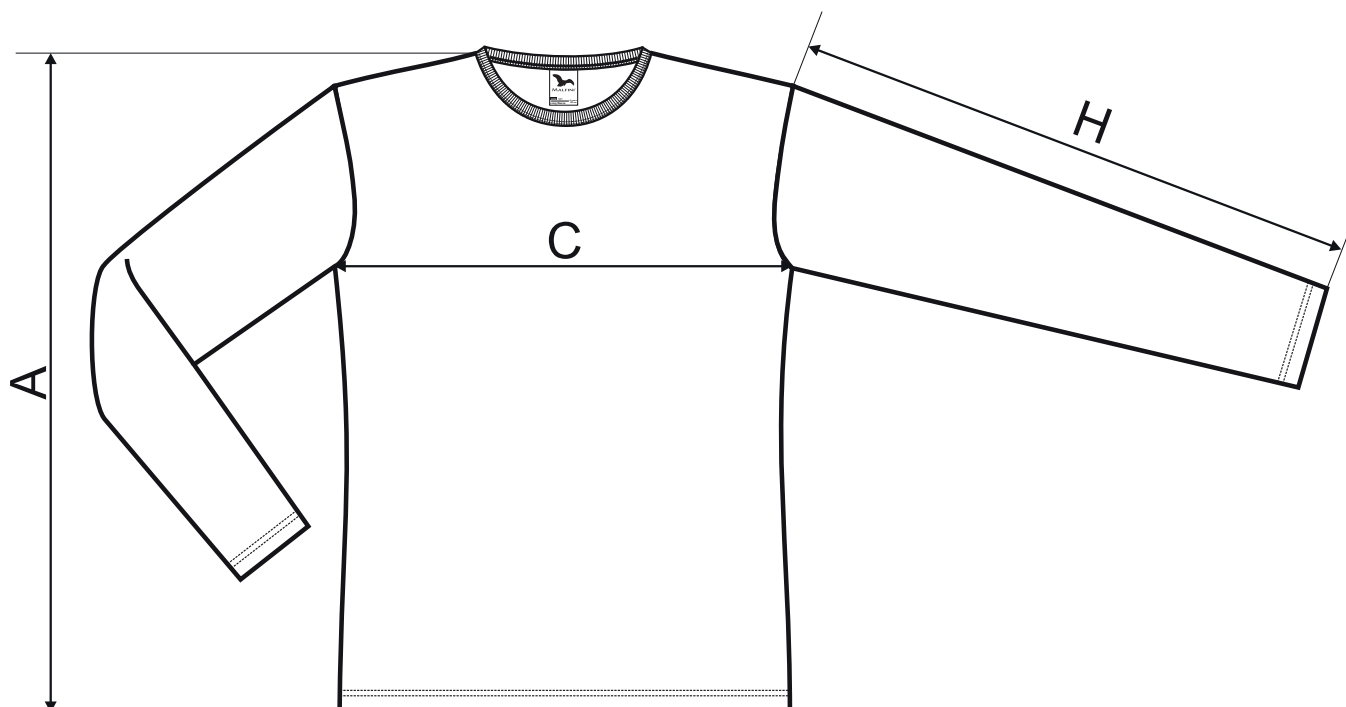

121 FIT-T LS

SIZE SPECIFICATION [cm]

NEW

size	4	6	8	10	12
A	43	46	52	58	64
C	32	35	38	41	44
H	41	44,5	48	52,5	57

SIZE SPECIFICATION [cm]

ORIGINAL

size	4	6	8	10	12
A	43	46	49	53	58
C	34	35	38	40	42
H	37	42	46	51	56

All size specifications listed are in cm. Accepted tolerance of up to $\pm 5\%$.

Barva 12 / Colour 12:

Ostatní / Other colours:

STANDARD
100
PG020 153249
OETI

amfori 
Trade with purpose