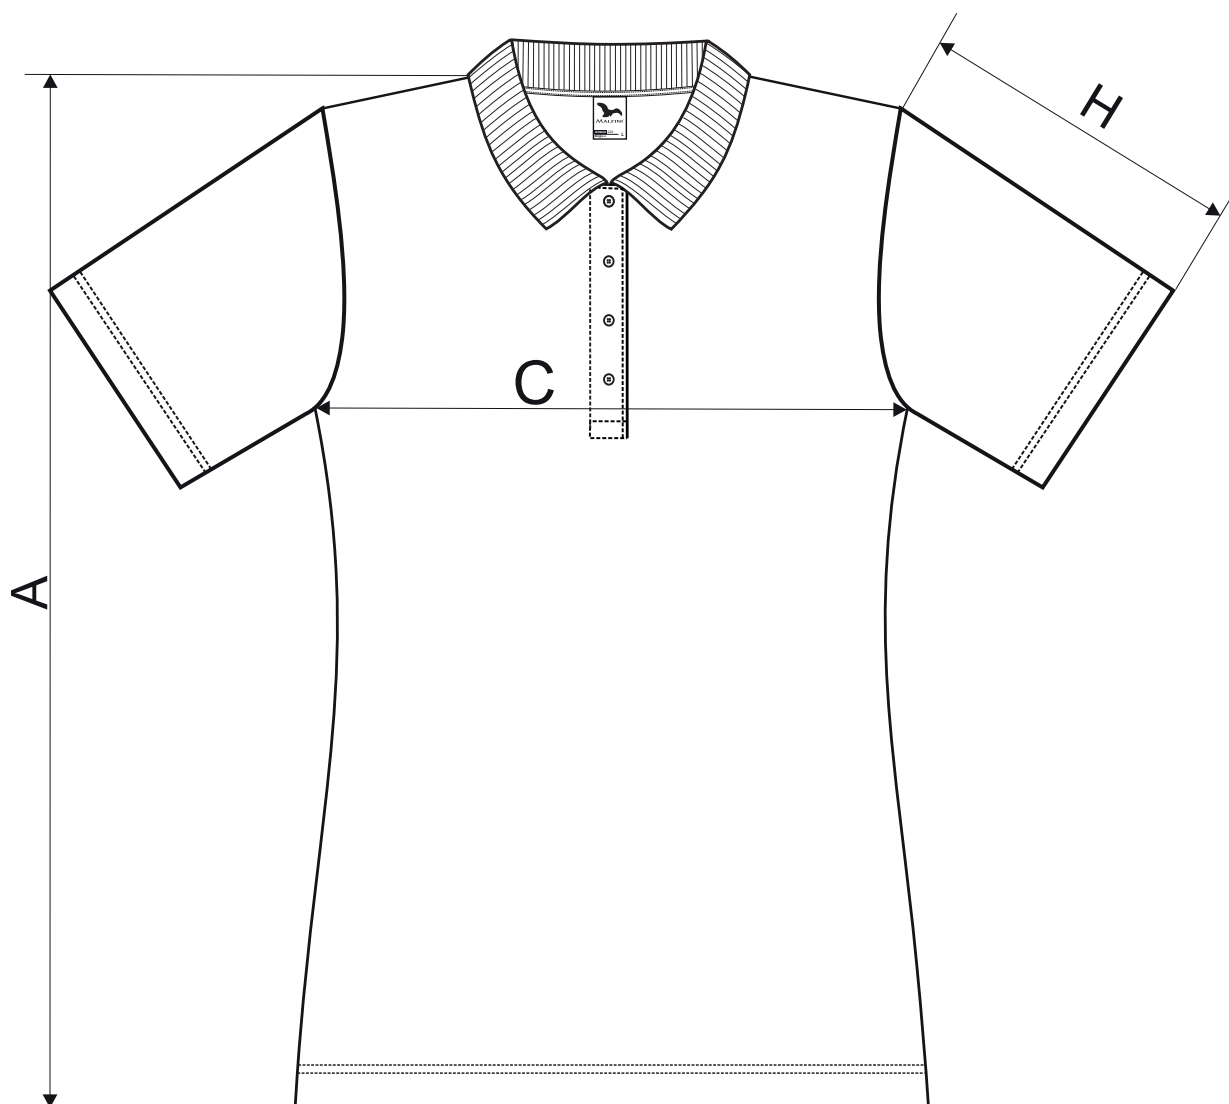

# 223 SingleJ. ♀

## SIZE SPECIFICATION [cm]

size	XS	S	M	L	XL	2XL
A	63	65	67	69,5	72	74,5
C	39	43	47	51	57	63
H	15,5	16,5	17,5	18,5	19,5	20,5

All size specifications listed are in cm. Accepted tolerance of up to ± 5%.

Barva 12 / Colour 12: