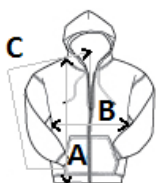

GI18600 HEAVY BLEND™ ADULT FULL ZIP HOODED SWEATSHIRT

GILDAN®

MAIN FEATURES

- 271 g/m²
- 50% U.S. Cotton, 50% Polyester, 271.0 G/SqM (White 257 G/SqM)
- Heavy Blend features a cozy, brushed interior and an extensive colour palette across a variety of silhouettes
- Unlined hood with colour-matched drawcord
- Metal zipper
- Overlapped fabric across zipper allows full front printing
- Pouch pocket
- 1x1 rib with spandex for enhanced stretch and recovery
- Classic fit, seamless body

Suggested Decoration:

DTG, Embroidery, Heat transfer, Screen printing

Country Of Origin:

Honduras, El Salvador, Guatemala

2024: p. 395

2023: p. 336

SIZE SPECIFICATION (CM)

	S	M	L	XL	2XL	3XL	4XL	5XL
Pcs./📦	24	24	24	24	24	24	12	12
Body Length (A)	68.58	71.12	73.66	76.20	78.74	81.28	83.82	86.36
Chest Width (B)	48.90	53.98	59.06	64.14	69.22	74.30	79.38	81.92
Sleeve Length (C)	85.09	87.63	90.17	92.71	95.25	97.79	100.33	102.87