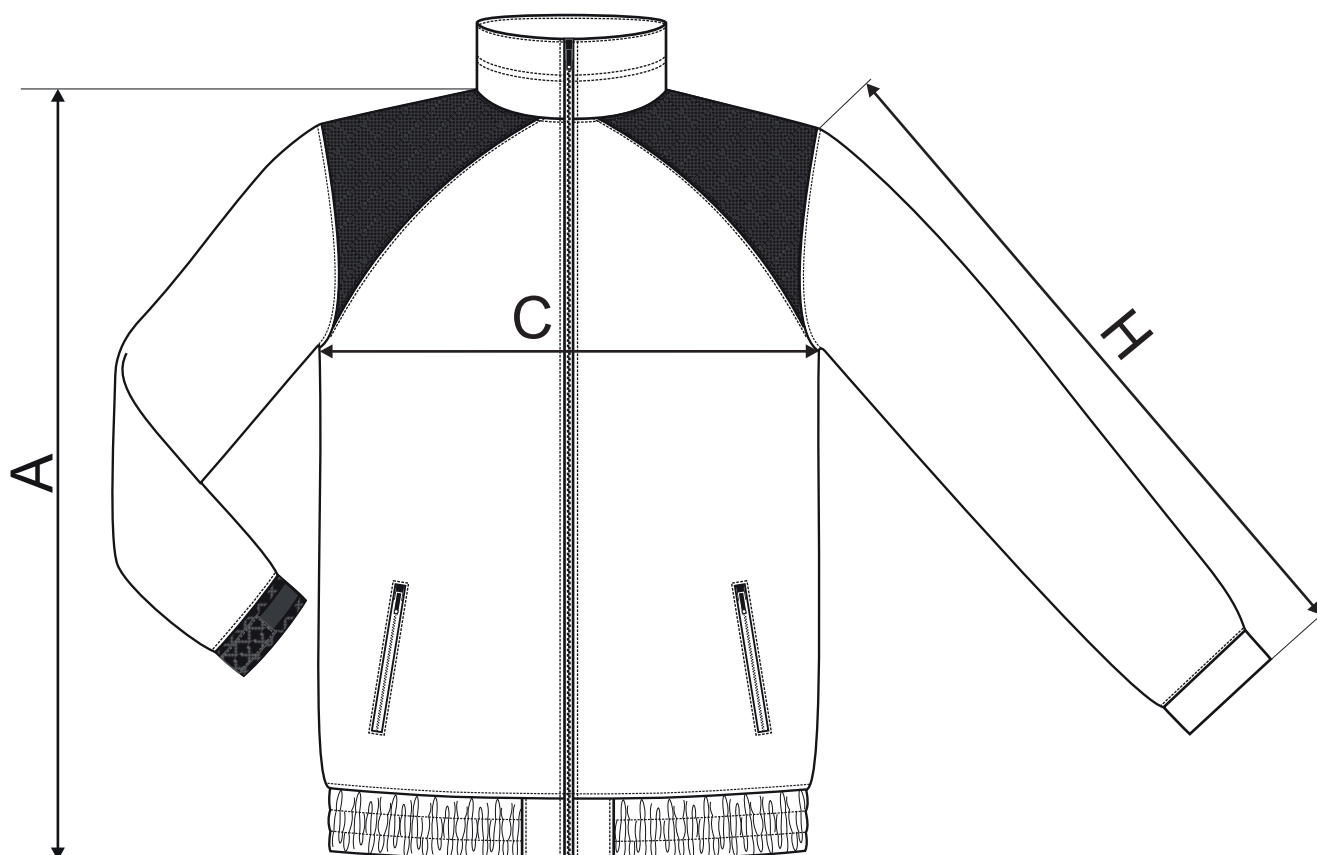

▶ JACKET HI-Q 506

♂ Fleece

NEW

size [cm]	S	M	L	XL	2XL	3XL
A	69,5	72	74,5	77	79,5	82
C	52	56	60	64	69	75
H	64,5	65,5	67	68,5	70	71,5

ORIGINAL

size [cm]	S	M	L	XL	2XL	3XL
A	70	72	74,5	77	78	79
C	56	58	60	62	64	66
H	63	65	67	69	71	71

All size specifications listed are in cm. Accepted tolerance of up to +/- 5%.

STANDARD
100
PG020 140670
OETI

amfori 
Trade with purpose