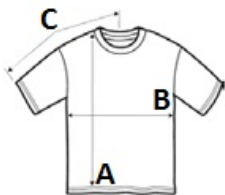

1x1 ribbed cuffs with contrasting stripes

Taped neck

Suggested Decoration:

Digital printing (DTF), Embroidery, Flex, Heat transfer, Screen printing

Country Of Origin:

Bangladesh

 2024: p. 197

 2023: p. 163
**SIZE SPECIFICATION (CM)**

	S	M	L	XL	2XL	3XL
Pcs./ 	50	50	50	50	50	50
Body Length (A)	64	66	68	70	72	74
Chest Width (B)	41	44	47	50	53	56

**COLORS:**
