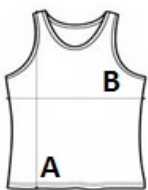

SO01223 SOL'S JAMAICA - UNISEX TANK TOP

SOL'S
the fair spirit

MAIN FEATURES120 g/m²**Quality**

100% polyester

Style

Deep armholes

Cut and sewn

Suitable for sublimation

Suggested Decoration:

Flex, Heat transfer, Screen printing, Sublimation

Country Of Origin:

China

2024: p. 201

2023: p. 167

**SIZE SPECIFICATION (CM)**

	XS	S	M	L	XL	2XL
Pcs./	50	50	50	50	50	50
Body Length (A)	70	72	74	76	78	80
Chest Width (B)	47	50	53	56	59	62

**COLORS:**

Black
 Neon Green
 Neon Orange
 White