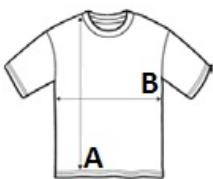

SO11775 SOL'S SUBLIMA - UNISEX ROUND COLLAR T-SHIRT FOR SUBLIMATION

SOL'S
the fair spirit

MAIN FEATURES160 g/m²**Quality**

100% polyester with cotton feel

Style

Unisex

Reinforcing tape on neck

Elastane collar

Short sleeves

Cut and sewn

Suggested Decoration:

Embroidery, Flex, Heat transfer, Screen printing, Sublimation

Country Of Origin:

Bangladesh

2024: p. 196

2023: p. 162

**SIZE SPECIFICATION (CM)**

	XS	S	M	L	XL	2XL
Pcs./	50	50	50	50	50	50
Body Length (A)	68	70	72	74	76	78
Chest Width (B)	47	50	53	56	59	62

**COLORS:**
 White