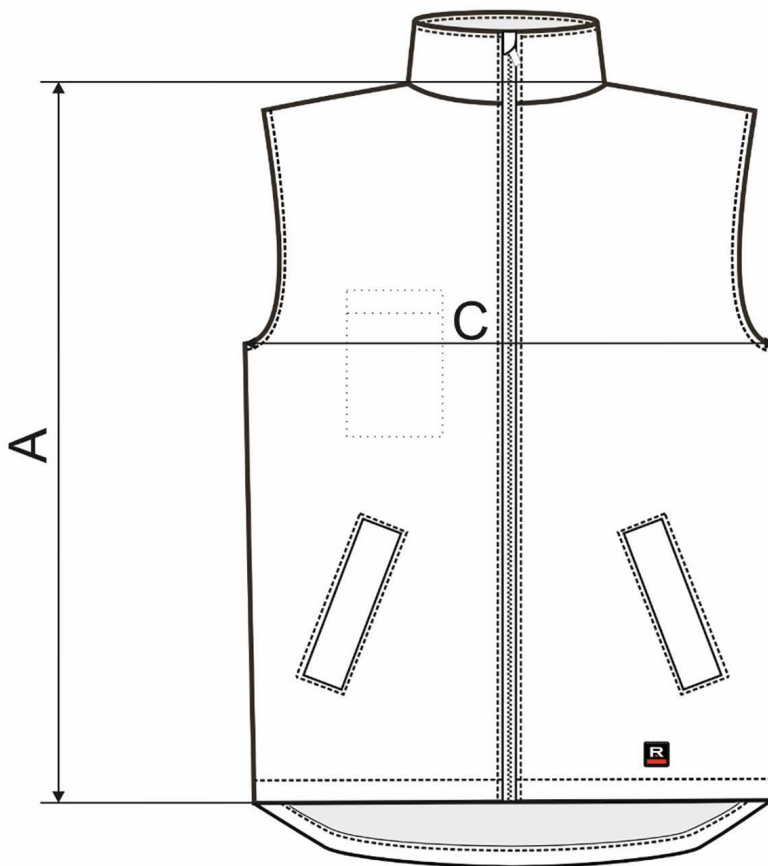

▶ BODY WARMER 509

♂ Vest

size [cm]	S	M	L	XL	2XL	3XL	4XL
A	68	70	72	74	76	78	80
C	54	58	62	66	71	77	83

All size specifications listed are in cm. Accepted tolerance of up to +/- 5%.

STANDARD
100
PG020 140670
OETI