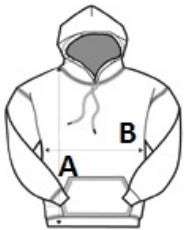

SO02991 SOL'S SPENCER - HOODED SWEATSHIRT

SOL'S
the fair spirit

MAIN FEATURES280 g/m²**Quality**

80% Ringspun cotton - 20% polyester

Brushed lining

Outside: 100% cotton

Style

Front pouch pocket

Cut and sewn

Lined hood with drawcord

2x2 ribbed cuffs and hem

Half moon inside collar

Taped neck

Suggested Decoration:

Embroidery

Country Of Origin:

Bangladesh

 2024: p. 403

 2023: p. 343
**SIZE SPECIFICATION (CM)**

	S	M	L	XL	2XL
Pcs./ 	25	25	25	25	25
Body Length (A)	68	69	70	71	72
Chest Width (B)	51	54	57	60	63

**COLORS:**

Charcoal Melange
 Black
 Grey Melange
 White