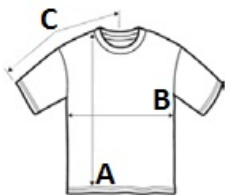

SIZE SPECIFICATION (CM)

	S	M	L	XL	2XL	3XL
Pcs./	50	50	50	50	50	50
Body Length (A)	71.20	72	72.70	73.50	74.20	75
Chest Width (B)	50	53	56	59	62	65