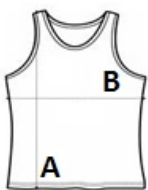

SO11475 SOL'S JANE - WOMEN'S TANK TOP

SOL'S
the fair spirit

MAIN FEATURES

150 g/m²

Quality

100% semi-combed Ringspun cotton

Style

Rib binding

Cut and sewn

Suggested Decoration:

Digital printing (DTF), Embroidery, Flex, Heat transfer, Screen printing

Country Of Origin:

Bangladesh

2024: p. 201

2023: p. 167

SIZE SPECIFICATION (CM)

	S	M	L	XL
Pcs./📦	50	50	50	50
Body Length (A)	66	68	70	72
Chest Width (B)	37	40	43	46

COLORS:

Lemon
 Orange
 Deep Black
 Red
 Royal Blue
 White