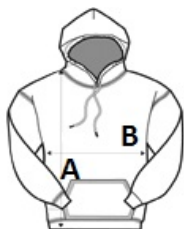

SIZE SPECIFICATION (CM)

	XS	S	M	L	XL	2XL	3XL	4XL
Pcs./	20	20	20	20	20	20	20	20
Body Length (A)	66	68	69	71	72	74	75	75
Chest Width (B)	48	51	54	57	60	63	66	69