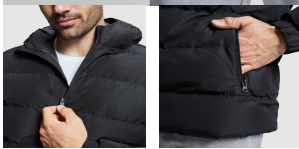

COLORS

SIZES

Adults:	S	M	L	XL	2XL	3XL	
WIDTH (A)	56cm	59cm	62cm	65cm	69cm	73cm	
LONG (B)	76cm	78cm	80cm	82cm	84cm	86cm	
Kids:	4	6	8	10	12	14	16
WIDTH (A)	40cm	42cm	44cm	46cm	48cm	50cm	52cm
LONG (B)	54cm	57cm	60cm	63cm	66cm	69cm	72cm

PRINTING TECHNIQUES AVAILABLE

Handling