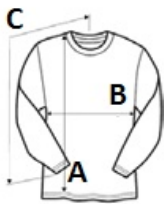

GI5400 GILDAN® HEAVY COTTON™ ADULT LONG SLEEVE T-SHIRT

MAIN FEATURES

- 185 g/m²
- 100% US Cotton
- Heavy Cotton offers an extensive color palette across a variety of silhouettes
- Classic width, rib collar
- Taped neck and shoulders for comfort and durability
- Rib cuffs
- Classic fit, seamless body
- High-performing tear-away label; transitioning to recycled material
- Safety Green is compliant with ANSI / ISEA 107 high-visibility standards
- Fiber content varies by color, see color list for exceptions
- Proud member of the U.S. Cotton Trust Protocol
- Made with OEKO-TEX-certified low-impact dyes
- Plastic waste is diverted from landfills annually by the removal of polybags from all products except color white

Country Of Origin:

Honduras

2024: p. 165

SIZE SPECIFICATION (CM)

	S	M	L	XL	2XL	3XL
Pcs./	72	72	72	72	72	36
Body Length (A)	71	74	76	79	81	0
Chest Width (B)	46	51	56	61	66	0

COLORS:

- Black
- Charcoal
- Forest Green
- Maroon
- Military Green
- Navy
- Red
- Royal
- S.Orange
- Safety Green
- Sport Grey
- White