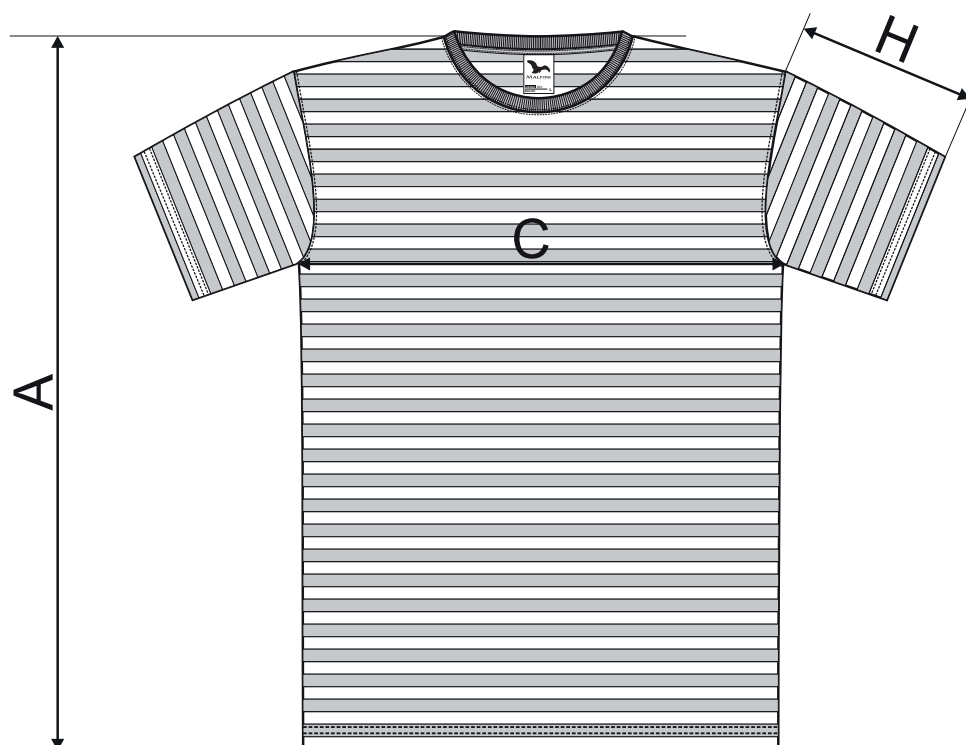

803 Sailor

SIZE SPECIFICATION [cm]

NEW

size	XS	S	M	L	XL	2XL
A	66	69	72	75	78	81
C	44	48	52	56	60	65
H	19	20	21	22	23	24

SIZE SPECIFICATION [cm]

ORIGINAL

size	XS	S	M	L	XL	2XL
A	66	69	72	75	78	80
C	47	50	53	56	59	62
H	18	19	20	21	21,5	22

All size specifications listed are in cm. Accepted tolerance of up to ± 5%.

STANDARD
100
PG020 153249
OETI

amfori 
Trade with purpose