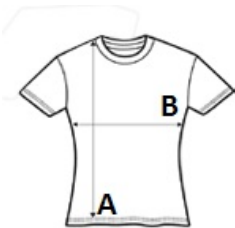

### MAIN FEATURES

150 g/m<sup>2</sup>

**Quality**

100% semi-combed Ringspun cotton

**Style**

Reinforcing tape on neck

Jersey neckline

Short sleeves

Fitted cut

Cut and sewn

**Suggested Decoration:**

Digital printing (DTF), Embroidery, Flex, Heat transfer, Screen printing

**Country Of Origin:**

Bangladesh

2024: p. 193

2023: p. 157

### SIZE SPECIFICATION (CM)

	S	M	L	XL	2XL
Pcs./📦	50	50	50	50	50
Body Length (A)	58	60	62	64	66
Chest Width (B)	40	43	46	49	52