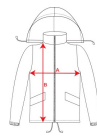

SCHEME

QUANTITIES

	Box	Pack
Adults:	10 un.	1 un.