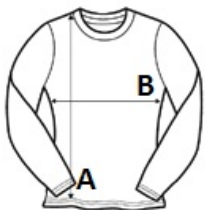

SO11425 SOL'S MAJESTIC - WOMEN'S ROUND COLLAR LONG SLEEVE T-SHIRT

SOL'S
the fair spirit

MAIN FEATURES150 g/m²**Quality**

100% semi-combed Ringspun cotton

Style

Reinforcing tape on neck

Round elastane rib collar

Low neckline

Fitted cut

Ribless cuffs

Cut and sewn

Suggested Decoration:

Digital printing (DTF), Embroidery, Flex, Heat transfer, Screen printing

Country Of Origin:

Bangladesh

 2024: p. 192

 2023: p. 158
**SIZE SPECIFICATION (CM)**

	S	M	L	XL	2XL
Pcs./ 	50	50	50	50	50
Body Length (A)	60	62	64	66	68
Chest Width (B)	40	43	46	49	52

**COLORS:**

 Aqua	 Dark Grey	 Khaki	 Deep Black	 Kelly Green	 Navy
 Orange	 Red	 White			