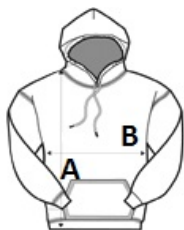

Style

Front pouch pocket

Cut and sewn

Lined hood with drawcord

2x2 ribbed cuffs and hem

Half moon inside collar

Taped neck

Suggested Decoration:

Digital printing (DTF), Embroidery, Flex, Heat transfer, Screen printing

Country Of Origin:

Bangladesh

📖 2024: p. 403

📖 2023: p. 343

SIZE SPECIFICATION (CM)

	S	M	L	XL
Pcs./📦	25	25	25	25
Body Length (A)	63	64	65	66
Chest Width (B)	47	50	53	56

COLORS:

Black
 Grey Melange
 Heather Denim
 White