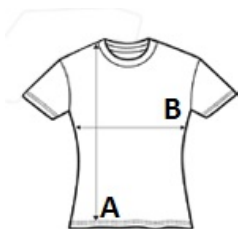

**SO02758 SOL'S REGENT FIT WOMEN ROUND COLLAR FITTED T-SHIRT**

**SOL'S**  
the fair spirit

**MAIN FEATURES**150 g/m<sup>2</sup>**Quality**

100% semi-combed ringspun cotton

**Style**

Tape inside collar

Elastane rib round collar

Short sleeves

Cut and sewn

**Suggested Decoration:**

Digital printing (DTF), Embroidery, Flex, Heat transfer, Screen printing

**Country Of Origin:**

Bangladesh

 2024: p. 183

 2023: p. 147
**SIZE SPECIFICATION (CM)**

	<b>S</b>	<b>M</b>	<b>L</b>	<b>XL</b>	<b>2XL</b>
<b>Pcs./</b> 	50	50	50	50	50
<b>Body Length (A)</b>	61	63	65	67	69
<b>Chest Width (B)</b>	41	44	47	50	53

**COLORS:**

 Ancient Pink	 Aqua	 Charcoal Melange	 Dark Grey	 Duck Blue	 French Navy
 Grey Melange	 Heather Denim	 Heather Khaki	 Heather Sky	 Kelly Green	 Oxblood
 Pure Grey	 Red	 Royal Blue	 Terracotta	 Deep Black	 White