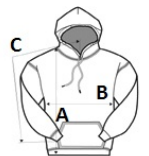

**GI18500 HEAVY BLEND™ ADULT HOODED SWEATSHIRT**

**GILDAN®**

**MAIN FEATURES**

- 271 g/m<sup>2</sup>
- 50% U.S. Cotton, 50% Polyester, 271.0 G/SqM (White 257 G/SqM)
- Heavy Blend features a cozy, brushed interior and an extensive colour palette across a variety of silhouettes
- Double-lined hood with colour-matched drawcord
- Pouch pocket
- 1 x 1 rib with spandex for enhanced stretch and recovery
- Classic fit, seamless body
- High-performing tear-away label; transitioning to recycled material
- Safety Green is compliant with ANSI / ISEA 107 high-visibility standards

**Suggested Decoration:**

Digital printing (DTF), DTG, Embroidery, Heat transfer, Screen printing, Sublimation

**Certifications:**

**Country Of Origin:**

Honduras, El Salvador, Guatemala, Nicaragua, Mexico, Bangladesh

📄 2025 : p. 176

📄 2024 : p. 394

**SIZE SPECIFICATION (CM)**

	S	M	L	XL	2XL	3XL	4XL	5XL
<b>Pcs./📦</b>	24	24	24	24	24	24	12	12
<b>Body Length (A)</b>	68.58	71.12	73.66	76.20	78.74	81.28	83.82	86.36
<b>Chest Width (B)</b>	50.80	55.88	60.96	66.04	71.12	76.20	81.28	86.36
<b>Sleeve Length (C)</b>	85.09	87.63	90.17	92.71	95.25	97.79	100.33	102.87