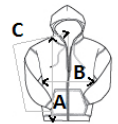

**GI18600** HEAVY BLEND™ ADULT FULL ZIP HOODED SWEATSHIRT

**GILDAN®**

**MAIN FEATURES**

- 271 g/m<sup>2</sup>
- 50% U.S. Cotton, 50% Polyester, 271.0 G/SqM (White 257 G/SqM)
- Heavy Blend features a cozy, brushed interior and an extensive colour palette across a variety of silhouettes
- Unlined hood with colour-matched drawcord
- Metal zipper
- Overlapped fabric across zipper allows full front printing
- Pouch pocket
- 1x1 rib with spandex for enhanced stretch and recovery
- Classic fit, seamless body

**Suggested Decoration:**

Digital printing (DTF), DTG, Embroidery, Heat transfer, Screen printing, Sublimation

**Certifications:**

**Country Of Origin:**

Honduras, El Salvador, Guatemala

📄 2025 : p. 176

📄 2024 : p. 395

**SIZE SPECIFICATION (CM)**

	S	M	L	XL	2XL	3XL	4XL	5XL
<b>Pcs./📦</b>	24	24	24	24	24	24	12	12
<b>Body Length (A)</b>	68.58	71.12	73.66	76.20	78.74	81.28	83.82	86.36
<b>Chest Width (B)</b>	48.90	53.98	59.06	64.14	69.22	74.30	79.38	81.92
<b>Sleeve Length (C)</b>	85.09	87.63	90.17	92.71	95.25	97.79	100.33	102.87