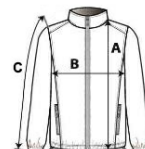

KA639 SCORE - DETACHABLE-SLEEVED BLOUSON JACKET

KARIBAN

MAIN FEATURES

- 475 g/m²
- 100% polyester with PVC coating
- Polyester fleece lining
- Comfortable fabric
- Zip through front
- 3 front zipped pockets
- Detachable sleeves
- Adjustable cuffs
- Contrast zip pullers, neck tape and bartacks
- 3 inside pockets, including 2 zipped pockets and 1 mobile phone pocket
- Concealed hood
- Contrast elasticated drawcord with toggles at hem
- Zip access for decoration

Certifications:

STANDARD
100

Country Of Origin:

China

2025 : p. 347

2024 : p. 623

SIZE SPECIFICATION (CM)

	S	M	L	XL	2XL	3XL
Pcs./📦	10	10	10	10	10	10
Body Length (A)	72.90	74.90	76.95	79.70	82.45	85.20
Chest Width (B)	57	60	63	67	71	75
Sleeve Length (C)	68	69.50	71	73.20	75.40	77.60