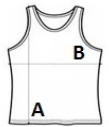

**SO11465 SOL'S JUSTIN - MEN'S TANK TOP**

**MAIN FEATURES**

150 g/m<sup>2</sup>

**Quality**

100% semi-combed Ringspun cotton

**Style**

Rib binding

Tubular

**Suggested Decoration:**

Digital printing (DTF), Embroidery, Flex, Heat transfer, Screen printing

**Certifications:**

**Country Of Origin:**

Bangladesh

📅 2025 : p. 29

📅 2024 : p. 200

**SIZE SPECIFICATION (CM)**

	S	M	L	XL	2XL	3XL	4XL	5XL
<b>Pcs./📦</b>	50	50	50	50	50	50	50	50
<b>Body Length (A)</b>	66	68	70	71.50	73	74.50	76	77.50
<b>Chest Width (B)</b>	44	47	50	53	56	59	62	65

**COLORS:**