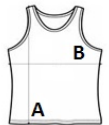

**Suggested Decoration:**

Digital printing (DTF), Embroidery, Flex, Heat transfer, Screen printing

**Certifications:**

**Country Of Origin:**

Bangladesh

2025 : p. 29

2024 : p. 201

**SIZE SPECIFICATION (CM)**

	S	M	L	XL
<b>Pcs./</b>	50	50	50	50
<b>Body Length (A)</b>	66	68	70	72
<b>Chest Width (B)</b>	37	40	43	46

**COLORS:**

- Deep Black
- Red
- Royal Blue
- White