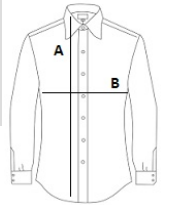

SO16020 SOL'S EMBASSY - LONG SLEEVE OXFORD WOMEN'S SHIRT

SOL'S
the fair spirit

MAIN FEATURES135 g/m²**Quality**

70% cotton - 30% polyester

Style

Fitted cut

Long sleeves

Classic collar

Adjustable rounded cuffs

7 tone-on-tone button placket

Chest darts

Suggested Decoration:

Digital printing (DTF), Embroidery, Flex, Heat transfer, Screen printing

Certifications:**Country Of Origin:**

Bangladesh

2025 : p. 131

2024 : p. 333

**SIZE SPECIFICATION (CM)**

	XS	S	M	L	XL	2XL
Pcs./	20	20	20	20	20	20
Body Length (A)	64	65	66	67	68	69
Chest Width (B)	45	48	51	54	57	60

**COLORS:**
 Sky Blue

 White