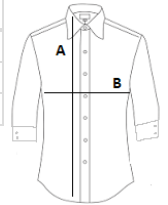

SO17010 SOL'S EFFECT - 3/4 SLEEVE STRETCH WOMEN'S SHIRT

SOL'S
the fair spirit

MAIN FEATURES140 g/m²**Quality**

97% cotton - 3% elastane

Style

Close-fitting cut

3/4 sleeves with slit cuffs

Single button collar

7 tone-on-tone button placket

Front and back darts

Suggested Decoration:

Digital printing (DTF), Embroidery, Flex, Heat transfer, Screen printing

Certifications:**Country Of Origin:**

Bangladesh

2025 : p. 128

2024 : p. 328

**SIZE SPECIFICATION (CM)**

	XS	S	M	L	XL	2XL
Pcs./	20	20	20	20	20	20
Body Length (A)	62	64	66	68	70	72
Chest Width (B)	45	48	51	54	57	60

**COLORS:**

Black
 Bright Sky
 Dark Blue
 White