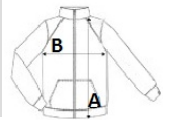

Anti-pilling

Reinforcing tape on neck

High lined collar

2 zipped pockets with flap

Fitted cut

Elasticated cuffs

Back half-moon yoke

Elasticated drawstring at bottom

Suggested Decoration:

Embroidery, Flex, Heat transfer

Certifications:

Country Of Origin:

Bangladesh

2025 : p. 271

2024 : p. 503

SIZE SPECIFICATION (CM)

| | S | M | L | XL | 2XL |
|-----------------|----|----|----|----|-----|
| Pcs./📦 | 20 | 20 | 20 | 20 | 20 |
| Body Length (A) | 62 | 64 | 66 | 68 | 70 |
| Chest Width (B) | 48 | 51 | 54 | 57 | 60 |

COLORS: