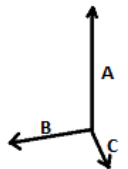

KI0812 SPORTS TROLLEY BAG**MAIN FEATURES**

Large sports trolley bag with wheels in 600D polyester

Large top opening

Side pocket shoe holder

Webbing/strap all around the body

Certifications:**Country Of Origin:**

China

📅 2025 : p. 479

📅 2024 : p. 770

**SIZE SPECIFICATION (CM)**

	U
Pcs./📦	4
Length (A)	30
Width (B)	70
Depth (C)	31

**COLORS:**

■ Black

■ Navy