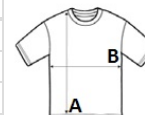

Short sleeves

Cut and sewn

Fitted cut

Suggested Decoration:

Digital printing (DTF), Embroidery, Flex, Heat transfer, Screen printing

Certifications:

Country Of Origin:

Bangladesh

2025 : p. 22

2024 : p. 186

SIZE SPECIFICATION (CM)

	S	M	L	XL	2XL
Pcs./	100	100	100	50	50
Body Length (A)	70	72	74	76	78
Chest Width (B)	48	51	54	57	61

COLORS: