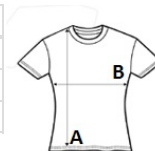

SO01159 SOL'S SPORTY WOMEN - RAGLAN SLEEVED T-SHIRT

MAIN FEATURES

140 g/m²

Quality

100% breathable polyester - Dry fit

Style

Binding on collar

Raglan sleeves

SIZE SPECIFICATION (CM)

	XS	S	M	L	XL	2XL
Pcs./📦	50	50	50	50	50	50
Body Length (A)	60	62	64	66	68	70
Chest Width (B)	41	44	47	50	53	56

COLORS:

- Forest Green
- Apple Green
- Aqua
- Black
- Dark Purple
- French Navy
- Neon Coral
- Neon Green
- Neon Orange
- Neon Pink 2
- Neon Yellow
- Petroleum Blue
- Red
- Royal Blue
- White