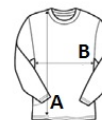

Elastane rib cuffs, collar and hem

Set-in sleeves

Cut and sewn

Suggested Decoration:

Embroidery, Flex, Heat transfer, Screen printing

Certifications:

Country Of Origin:

Pakistan

2025 : p. 185

2024 : p. 406

SIZE SPECIFICATION (CM)

	XS	S	M	L	XL	2XL	3XL
Pcs./	25	25	25	25	25	25	25
Body Length (A)	67	68	69	70	71	72	73
Chest Width (B)	48	51	54	57	60	63	66

COLORS:

- Black
- Grey Melange
- Navy
- Orange