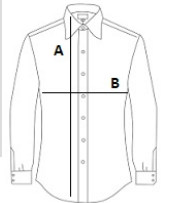

Cuffs with 2 buttons and bound slit

8 tone-on-tone button placket

2 darts at back waist

**Suggested Decoration:**

Digital printing (DTF), Embroidery, Flex, Heat transfer, Screen printing

**Certifications:**

### SIZE SPECIFICATION (CM)

	S	M	L	XL	2XL	3XL	4XL
<b>Pcs./</b>	20	20	20	20	20	20	20
<b>Body Length (A)</b>	76	77	78	79	81	82	84
<b>Chest Width (B)</b>	50	52	54	56	58	60	62
<b>Neckline length</b>	37-38	39-40	41-42	43-44	45-46	47-48	49-50