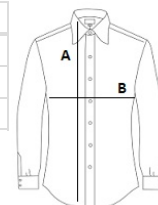

1-button cuffs with bound slit

8 tone-on-tone button placket

Front and back darts

**Suggested Decoration:**

Digital printing (DTF), Embroidery, Flex, Heat transfer, Screen printing

**Certifications:**

**Country Of Origin:**

#### SIZE SPECIFICATION (CM)

	XS	S	M	L	XL	2XL
<b>Pcs./</b>	20	20	20	20	20	20
<b>Body Length (A)</b>	65	66	67	68	69	70
<b>Chest Width (B)</b>	41	44	47	48	50	52