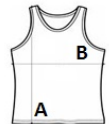

PA043 MULTI-SPORTS LIGHT MESH BIB**PROACT.**[®]**MAIN FEATURES**

90 g/m²
 100% polyester
 Mesh knit
 Twin needle finishing at the hem

Suggested Decoration:

Sublimation

Country Of Origin:

India, Bangladesh, Pakistan

2025 : p. 290

2024 : p. 548

**SIZE SPECIFICATION (CM)**

	S/M	L/XL	2XL/3XL
Pcs./	50	50	50
Body Length (A)	67	71	75
Chest Width (B)	53	59	65

**COLORS:**

Sporty Purple	Black	Fluorescent Green	Fluorescent Pink	Fluorescent Yellow	Spicy Orange
Sporty Navy	Sporty Red	Sporty Royal Blue	Sporty Sky Blue	White	