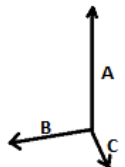

KI0242 BEACH BAG

MAIN FEATURES

- 310 g/m²
- Large sailor-style beach bag in cotton canvas
- Cotton rope handles
- Zippered inner pocket
- Press stud fastening

Certifications:

Country Of Origin:

India

2025 : p. 457

2024 : p. 750

SIZE SPECIFICATION (CM)

	U
Pcs./	40
Length (A)	36
Width (B)	43
Depth (C)	13

COLORS:

Natural/Navy