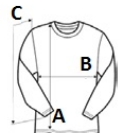

KA475 KIDS' CREW NECK SWEATSHIRT

KARIBAN

MAIN FEATURES

280 g/m²
 80% cotton/20% polyester
 Brushed fleece
 Set-in sleeves
 Ribbed neck, cuffs and hem

Color shade differences may occur at Dark Grey and Light Royal Blue products

Certifications:

STANDARD
100

Country Of Origin:

Pakistan

2025 : p. 372

2024 : p. 645

SIZE SPECIFICATION (CM)

	4/6	6/8	8/10	10/12	12/14
Pcs./📦	30	30	30	30	30
Body Length (A)	44.50	49.50	54.50	59.50	64.50
Chest Width (B)	35	38	41	44	47
Sleeve Length (C)	37	41	45	49	53