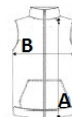

SIZE SPECIFICATION (CM)

	XS	S	M	L	XL	2XL	3XL	4XL
Pcs./📦	10	10	10	10	10	10	10	10
Body Length (A)	70.25	72.25	74.25	76.25	78.25	80.25	83	85
Chest Width (B)	53	56	59	62	65	68	72	75

COLORS:

Black

Dark Grey

Kelly Green