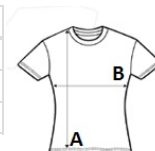

Cut and sewn

Suggested Decoration:

Embroidery, Flex, Heat transfer, Screen printing, Sublimation

Certifications:

Country Of Origin:

Bangladesh

2024 : p. 196

SIZE SPECIFICATION (CM)

| | S | M | L | XL | 2XL |
|------------------------|-------|----|-------|-------|-------|
| Pcs./ | 50 | 50 | 50 | 50 | 50 |
| Body Length (A) | 65.20 | 66 | 66.70 | 67.50 | 68.20 |
| Chest Width (B) | 43 | 46 | 49 | 52 | 55 |